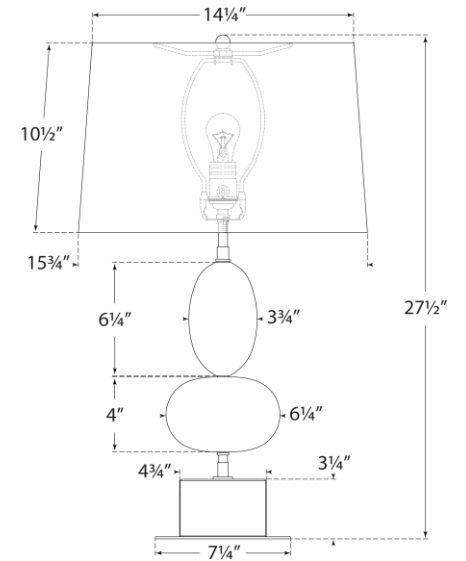

SPEC SHEET

Dani Medium Table Lamp

Item # TOB 3980ALB/BM-L

Designer: Thomas O'Brien

Height: 27.5"

Width: 16"

Base: 5" x 7.25" Rectangle

Finishes: ALB, ALB/BM

Shade Treatments: L

Shade Details: SH9/14.255x11/15.75x10.5LO

Socket: E26 Dimmer

Wattage: 100 A

Side View

Front View