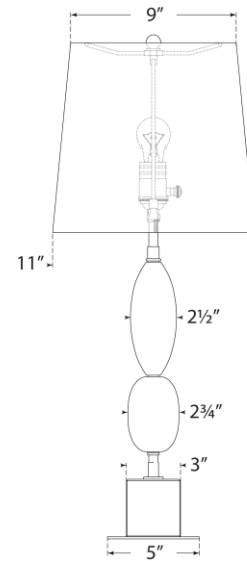

SPEC SHEET

Dani Medium Table Lamp

Item # TOB 3980ALB/BM-L

Designer: Thomas O'Brien

Height: 27.5"

Width: 16"

Base: 5" x 7.25" Rectangle

Finishes: ALB, ALB/BM

Shade Treatments: L

Shade Details: SH9/14.255x11/15.75x10.5LO

Socket: E26 Dimmer

Wattage: 100 A

Side View

Front View